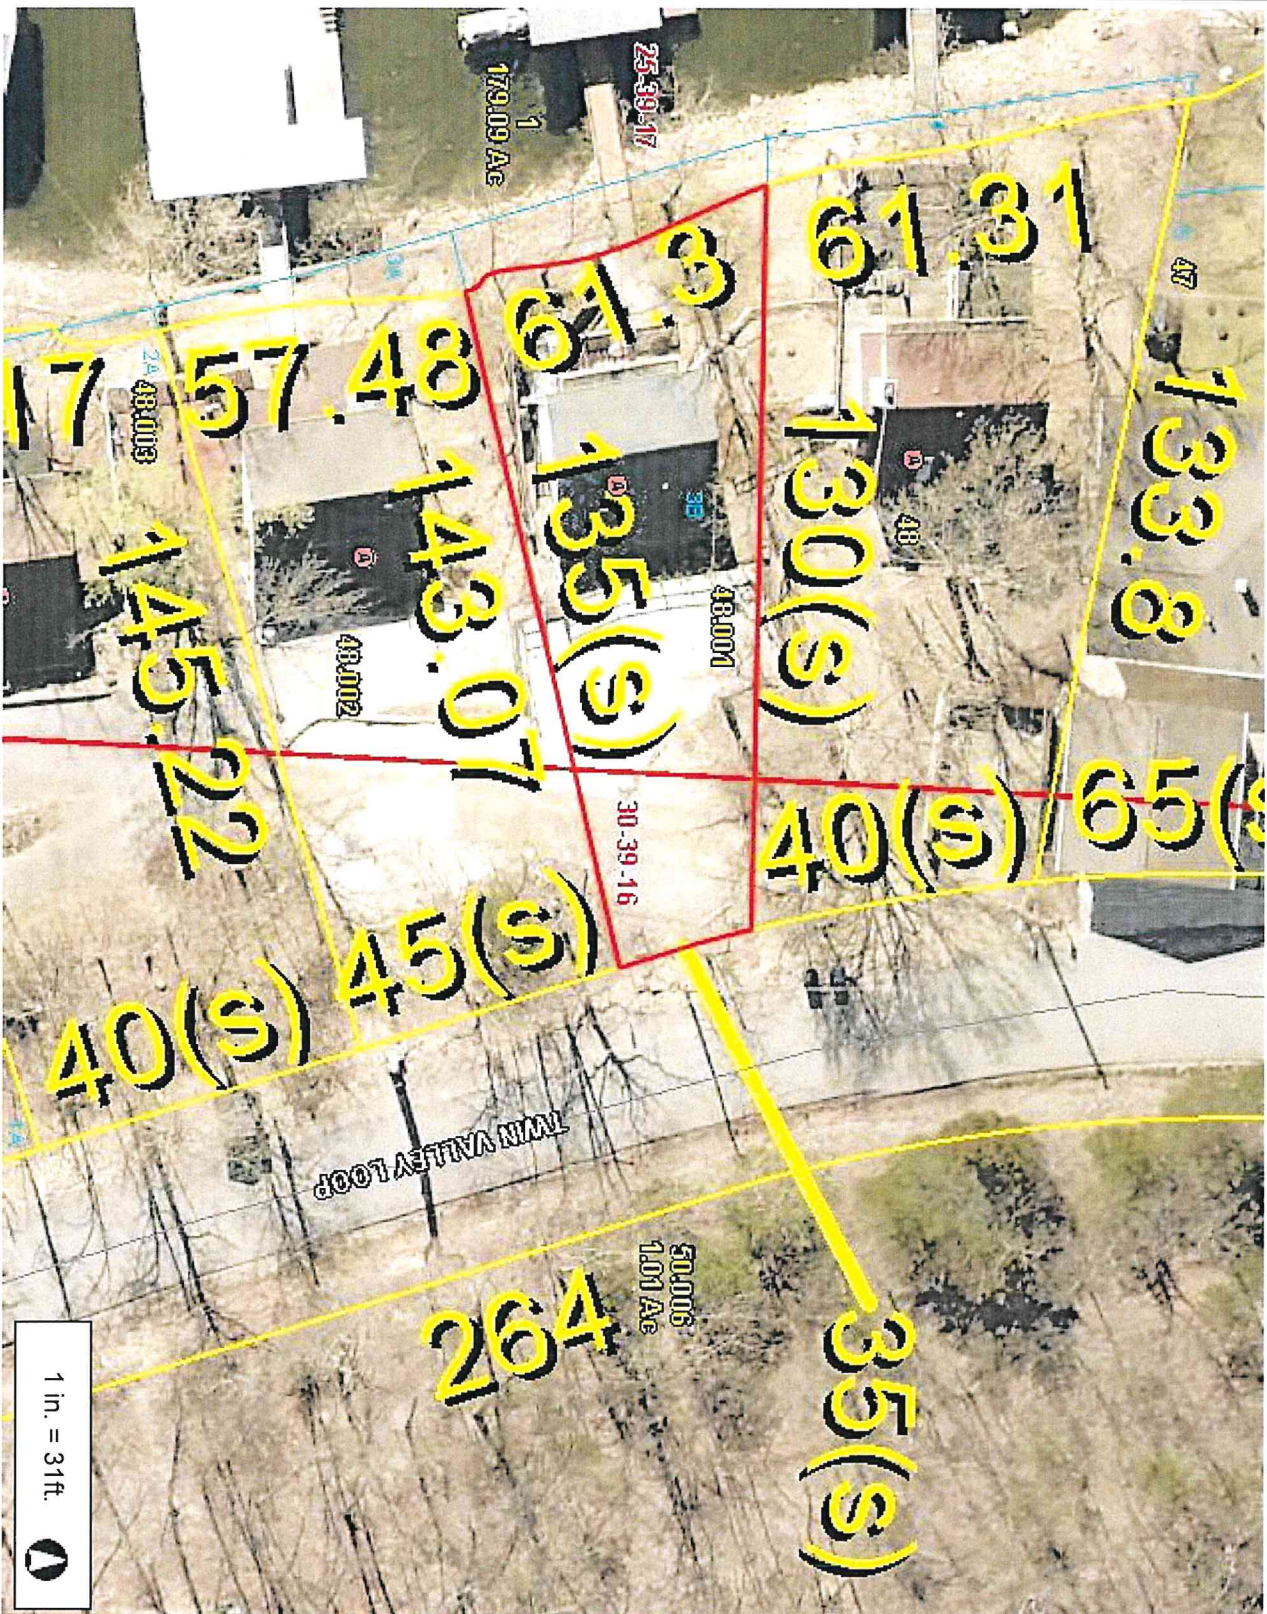

Camden County, MO

1 in. = 31ft.

This Cadastral Map is for informational purposes only. It does not purport to represent a property boundary survey of the parcels shown and shall not be used for conveyances or the establishment of property boundaries. THIS MAP IS NOT TO BE USED FOR NAVIGATION

Legend

- Highway
 - Interstate Highway
 - US Highway
 - Numbered State Highway
 - Lettered State Highway
- Road
- Address Point
- Condo Point
- Parcel
- Corporate Limit Line
- Land Hook
 - DASHED LAND HOOK
 - SOLID LAND HOOK
- Original Lot
- Section
- County Boundary